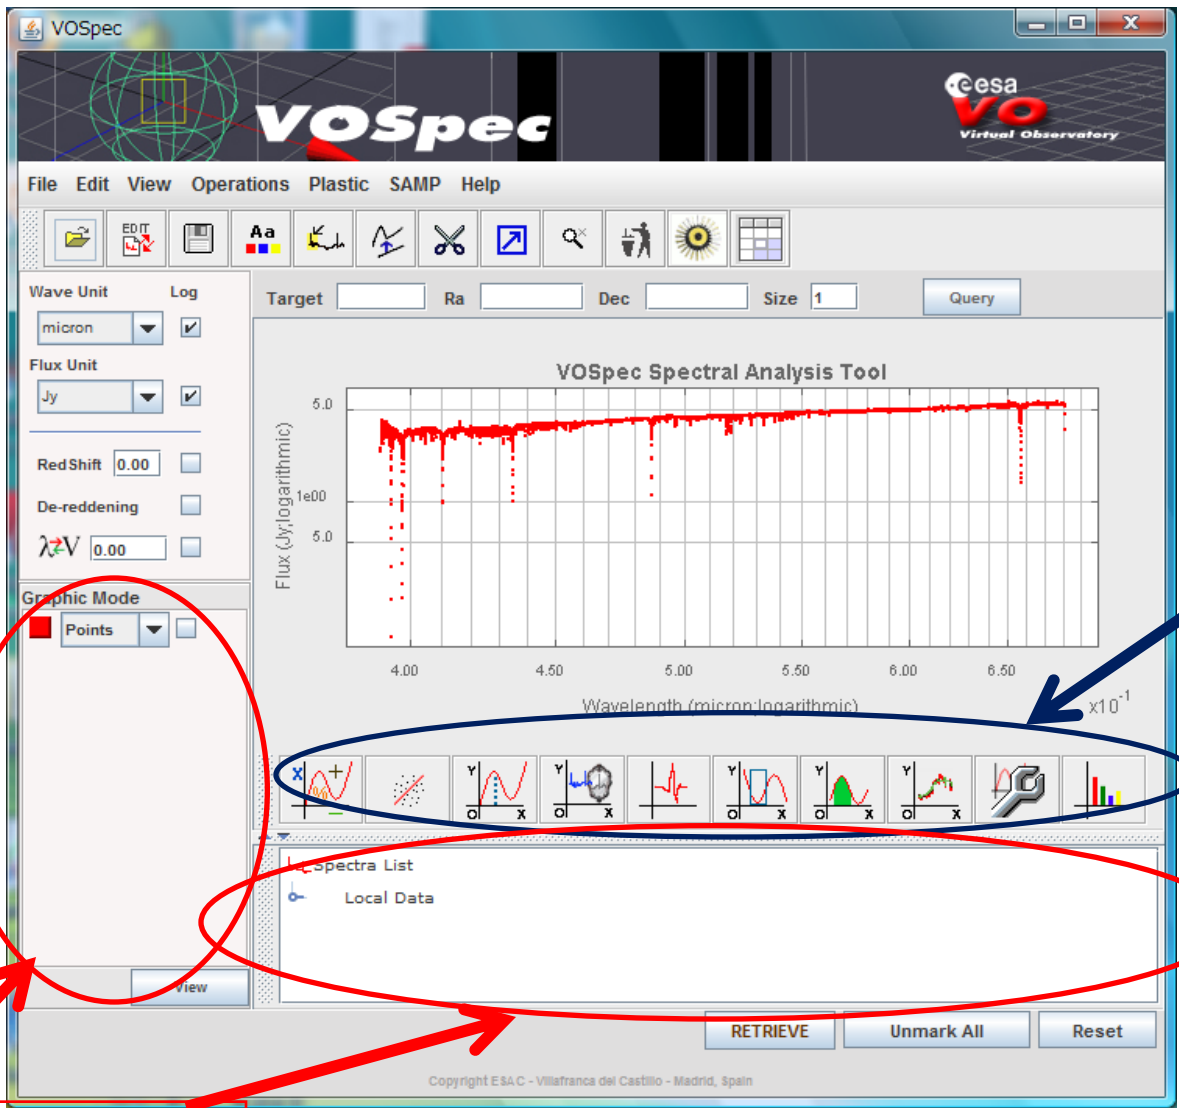

スペクトル
操作・
line解析

データリスト